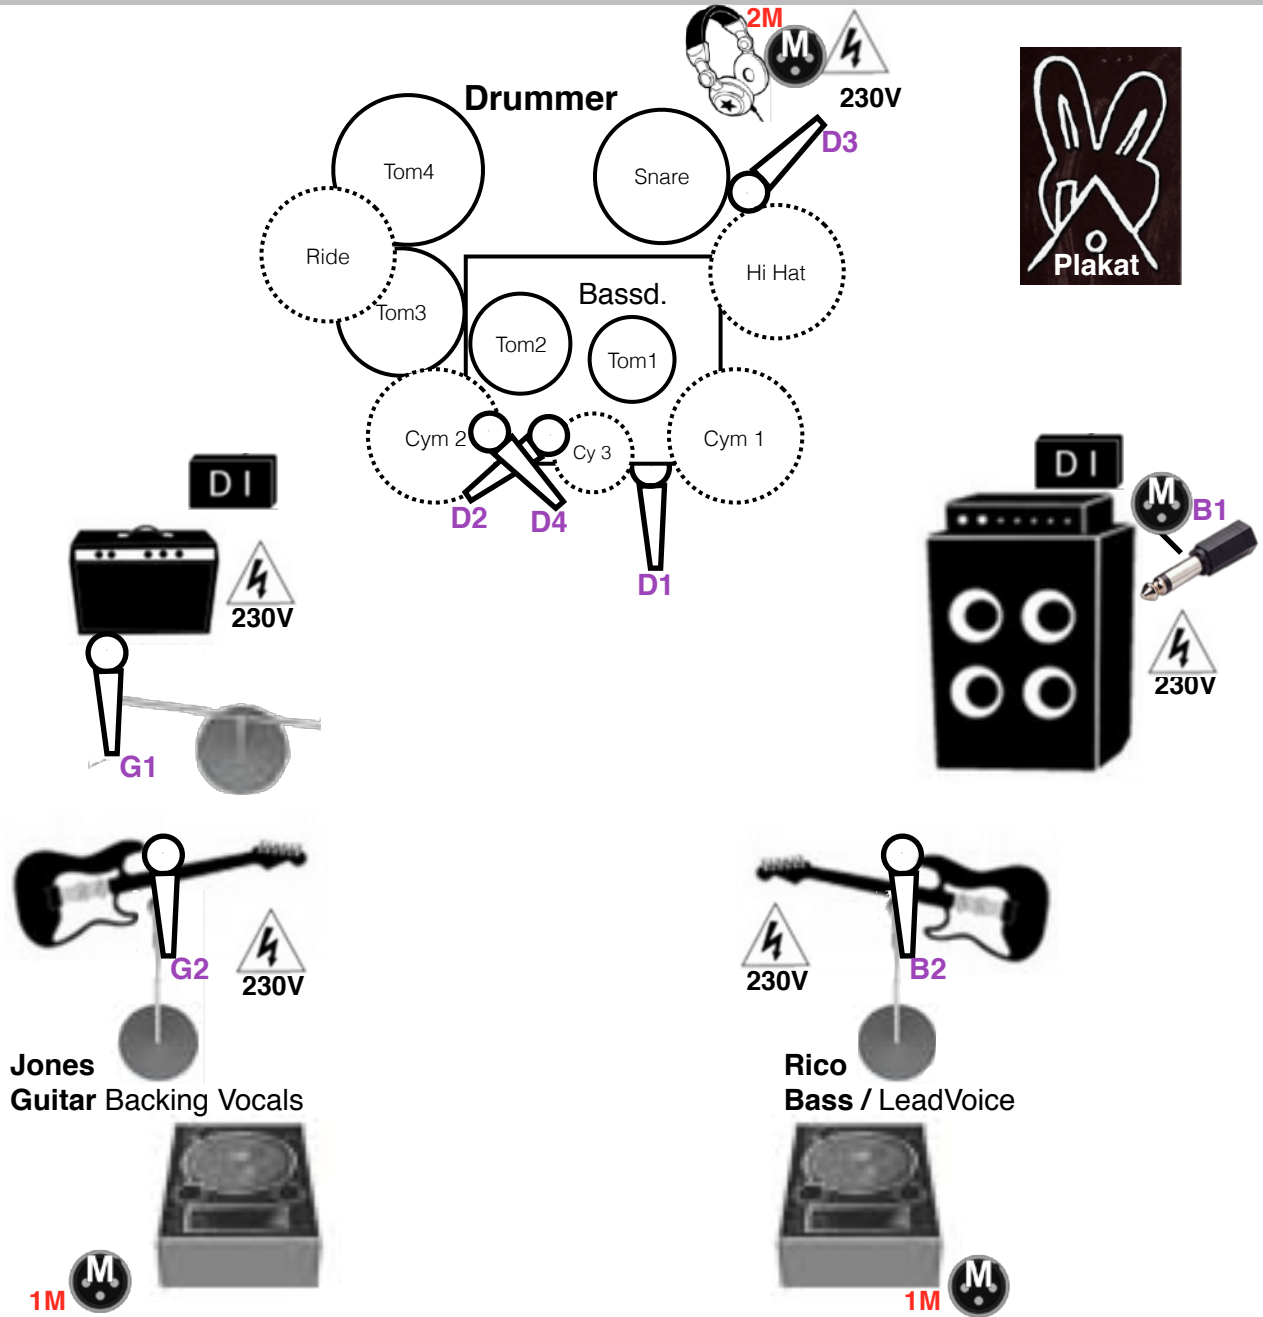

Mic #	Typ	Phantom	Zuleitung als
D1	Bassdrum	Phantom	
D2	Overhead 1		
D3	Snare / Hihat	-	
D4	Overhead 2		
B1	Rico Bass		
B2	Rico Lead-Vocal	Superlux Eco-A1	
G1	Jones Guitar	-	
G2	Jones Backing-Vocal	Sennheiser E845	

Monitor			Zuleitung als:
1M	Rico / Jones	Guit / Bass / Voc	
2M	Monitor Drummer	Drum/Voc/Guitar/Bass	

Backstage

Audience